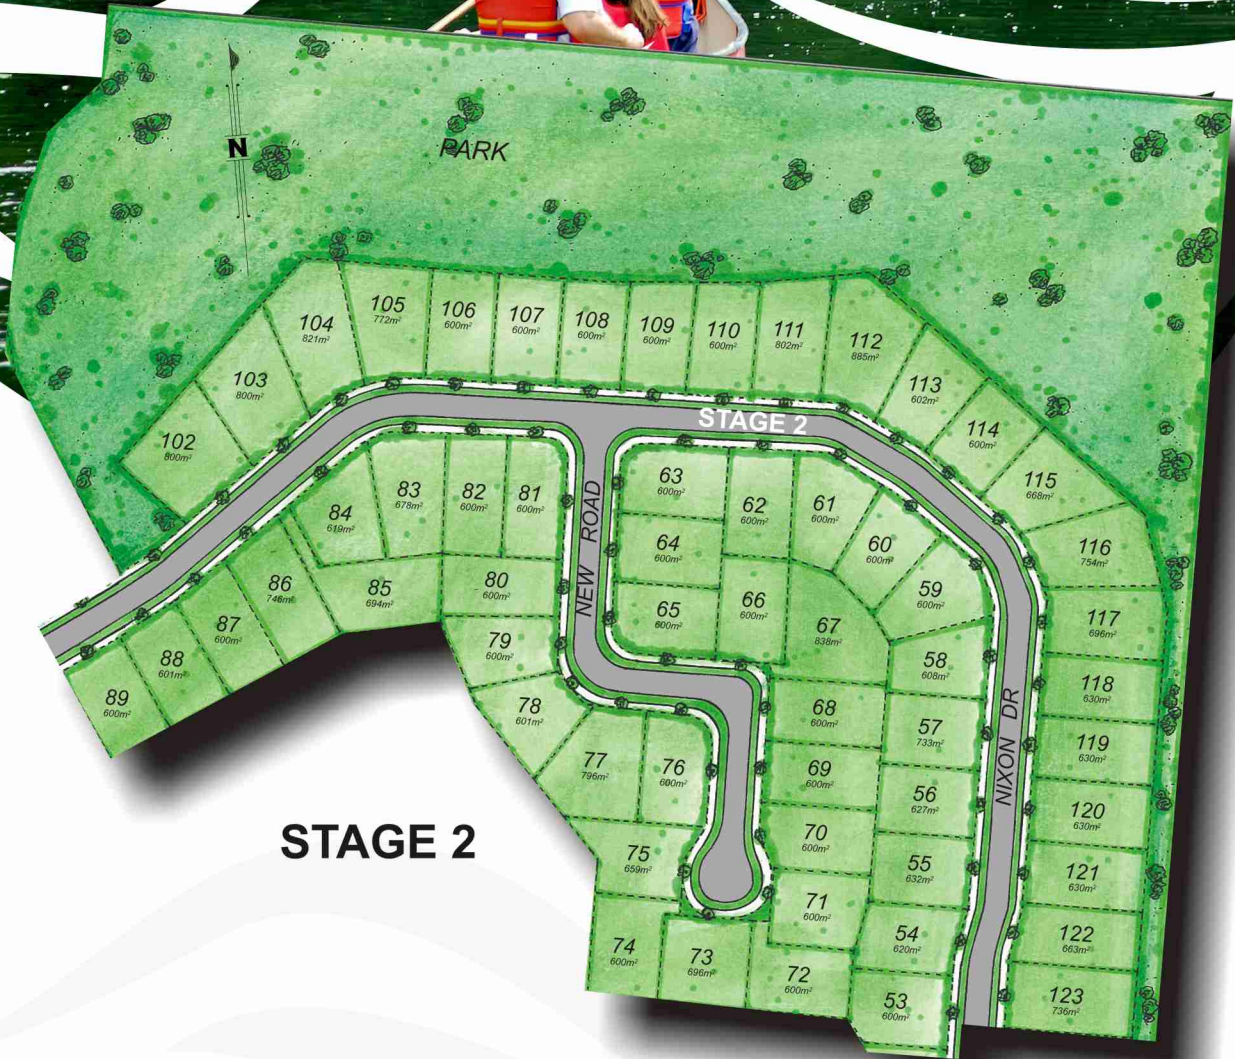

RIVERWOOD

NORTH BOOVAL

STAGE 2

"Affordable Riverside Living"

Look out your back door every morning to fantastic river views, from this small boutique estate situated along side the Bremer River. Mountain and River views with a rural outlook. Walk to Train Station, Bus, Booval Shopping Fair. Level elevated lots ready to build on. Your opportunity to secure affordable land in this area is running out quickly.